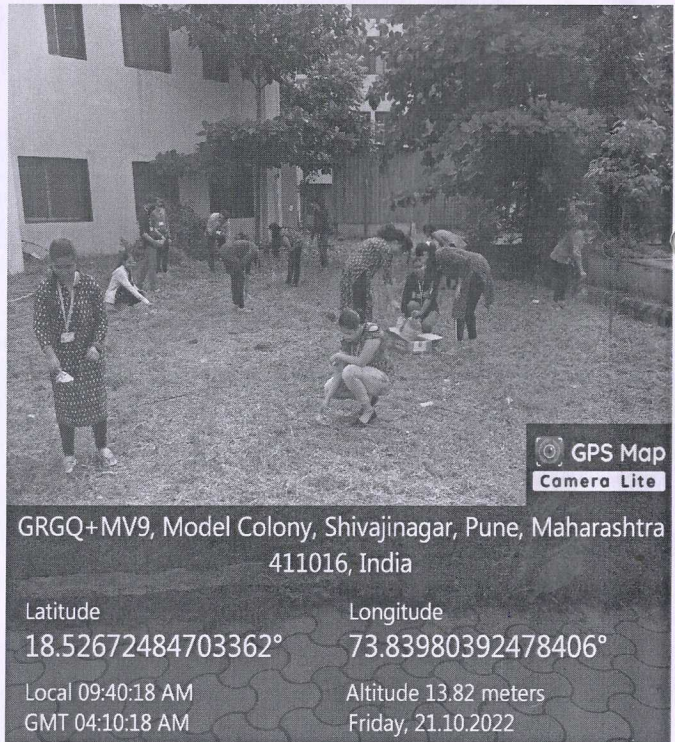

Activity:- "Campus Cleanathon"

Month – September 2022

First year B.P.Th Students of D.E.Society's Brijlal Jindal College of Physiotherapy, Pune. Carried out Cleanathon in college campus on 18th September 2022. Students collected plastic waste's, used paper cups, small tetrapacks, of juice and other waste. Students were divided in groups and were asked to clean areas under the observation staff also actively participated in the program objective behind this program was to have cleaner & greener & hygienic environment in the campus.