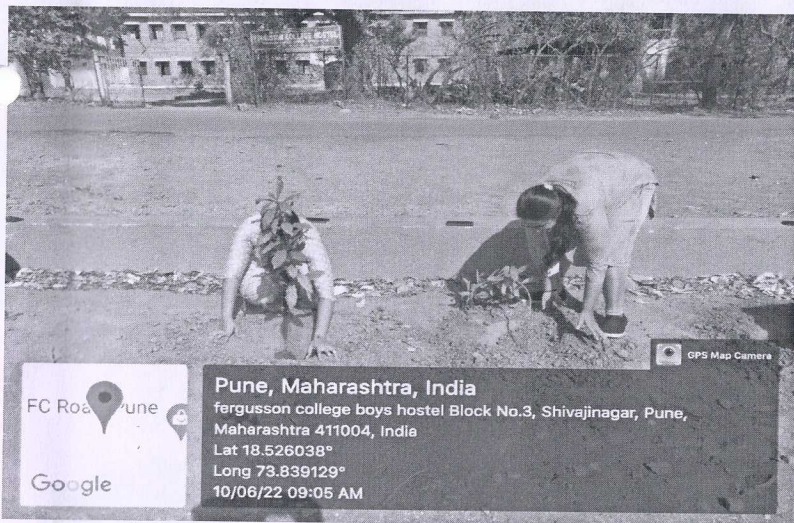

"Swachh Abhiyaan"

Activity- "Environment Day"

Month: - June 2022

Students of D.E.Society's Brijlal Jindal College of Physiotherapy, Pune. Celebrated Environment Day on 10th June 2022 by planting trees in the campus. Slogan of Environment Day was "Save the Earth, Save yourselves". Think green Be green Stop polluting.

To serve the above purpose tree plantation drive was organized, total 25 trees were planted.

Students were given responsibility of taking care of the trees planted by them, So they thrive well. Trees were planted with vision of giving fresh air, decreasing pollution and in future providing shelter to various birds. It was a small step taken towards climate change.

PRINCIPAL
D. E. Society's Brijlal Jindal
College of Physiotherapy

Handwritten signature