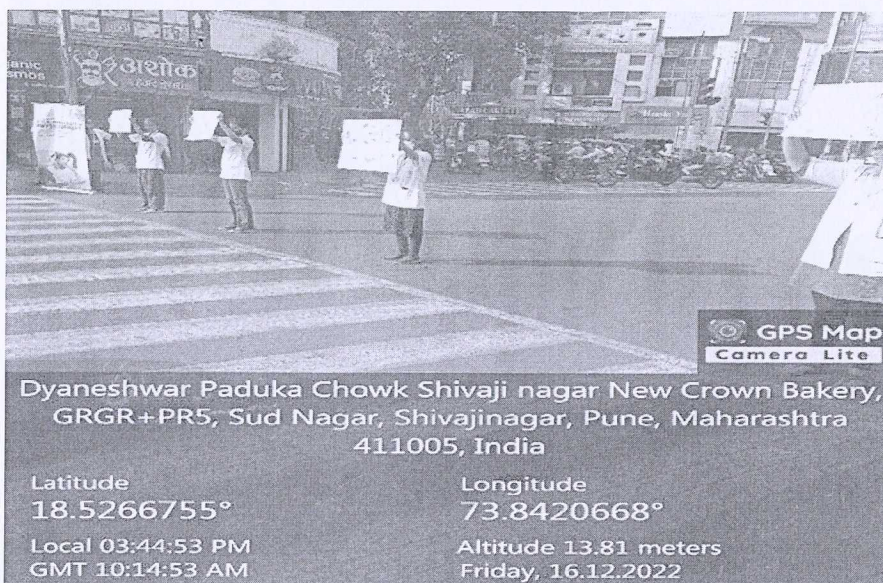

Method: Students took posters and stood at signals, educating people about switching off engine at signals, less use of horns, regular servicing of vehicles etc

Participants: 1st BPTH and MPT students

Dyaneshwar Paduka Chowk Shivaji nagar New Crown Bakery,
GRGR+PR5, Sud Nagar, Shivajinagar, Pune, Maharashtra
411005, India