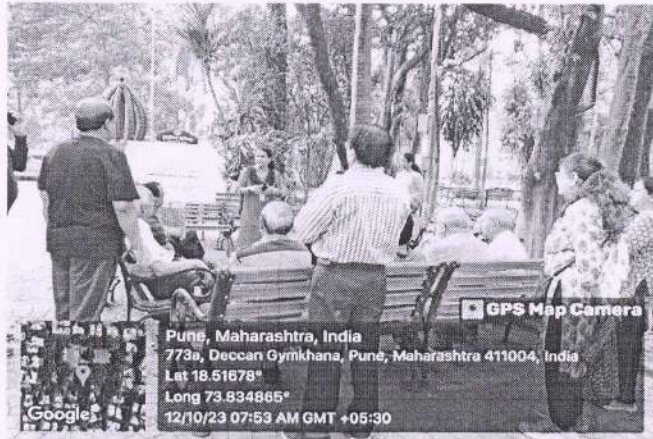

Pune, Maharashtra, India
773a, Deccan Gymkhana, Pune, Maharashtra 411004, India
Lat 18.51878°
Long 73.934865°
12/10/23 07:53 AM GMT +05:30