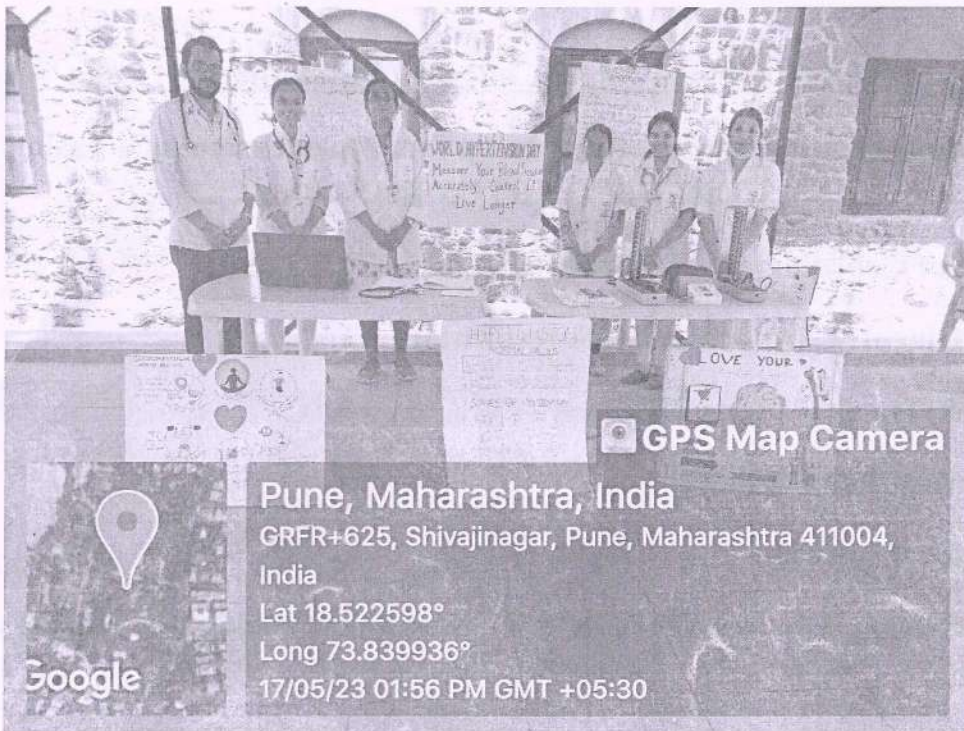

Pune, Maharashtra, India

GRFR+625, Shivajinagar, Pune, Maharashtra 411004,
India

Lat 18.522598°

Long 73.839936°

17/05/23 01:56 PM GMT +05:30

GPS Map Camera