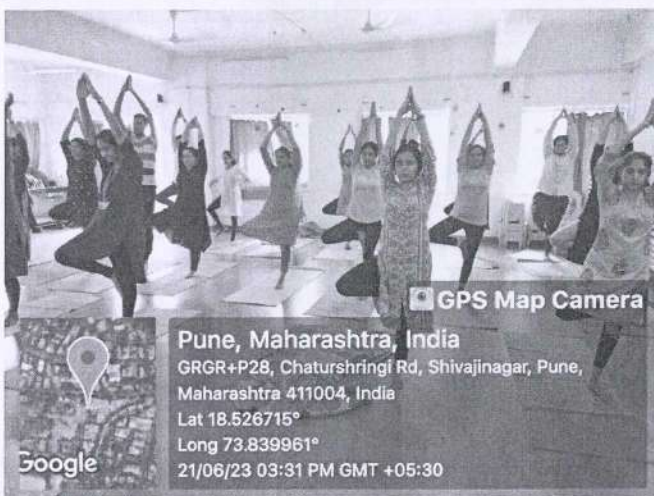

GPS Map Camera

Pune, Maharashtra, India
GRGR+P28, Chaturshringi Rd, Shivajinagar, Pune,
Maharashtra 411004, India
Lat 18.526715°
Long 73.839961°
21/06/23 03:31 PM GMT +05:30

PRINCIPAL
D. E. Sanyal's School
Teacher of Physical Education