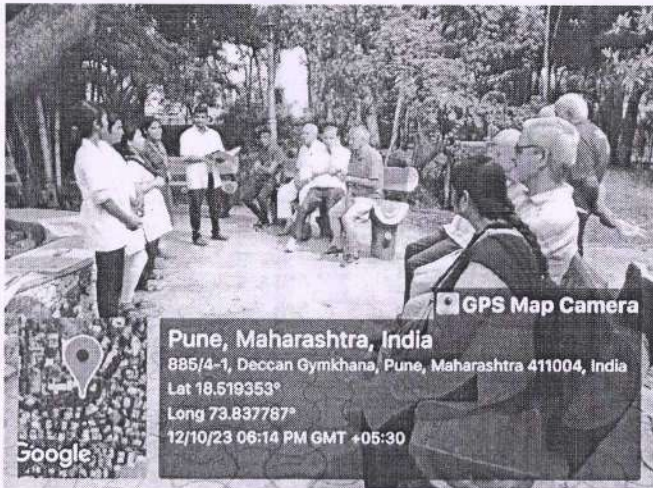

Pune, Maharashtra, India
773a, Deccan Gymkhana, Pune, Maharashtra 411004, India
Lat 18.51878°
Long 73.934865°
12/10/23 07:53 AM GMT +05:30

Pune, Maharashtra, India
885/4-1, Deccan Gymkhana, Pune, Maharashtra 411004, India
Lat 18.519353°
Long 73.837767°
12/10/23 06:14 PM GMT +05:30