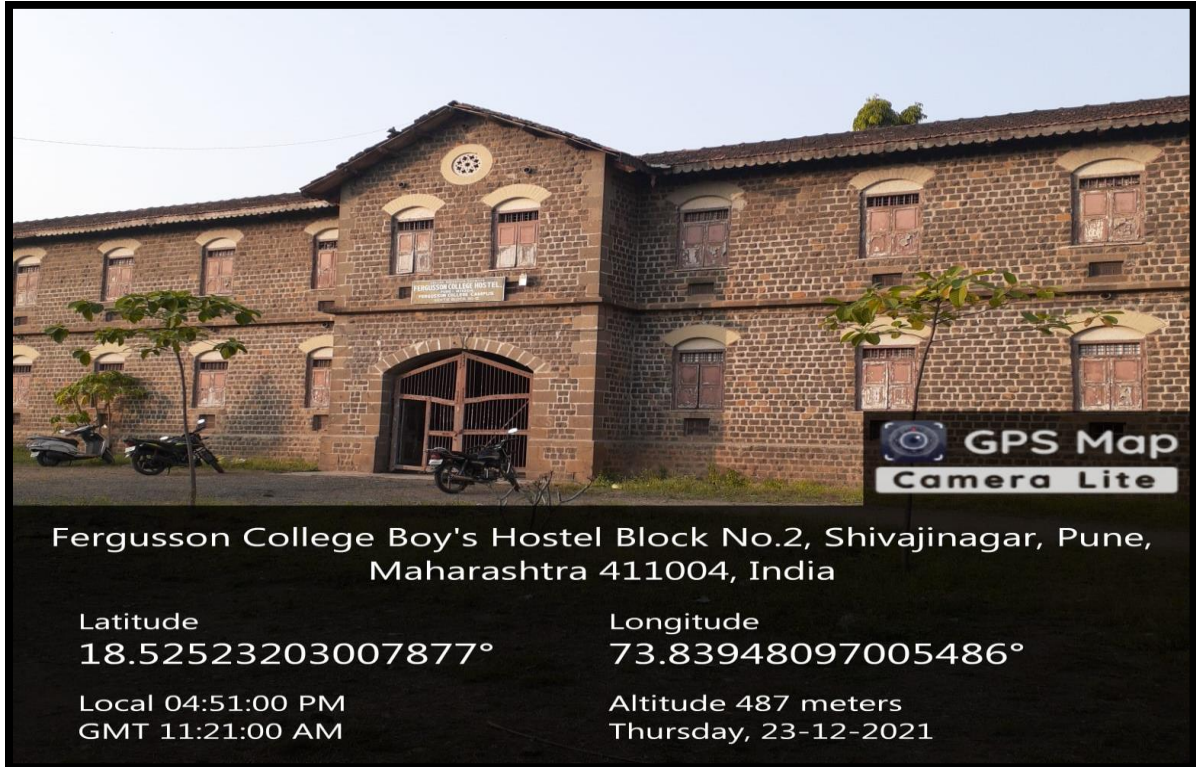

Fergusson College 3rd Gate Rd, Fergusson College Campus, Shivajinagar, Pune, Maharashtra 411004, India

Latitude  
**18.52463011°**

Longitude  
**73.83955649°**

Local 12:04:05 PM  
GMT 06:34:05 AM

Altitude 477.98 meters  
Tuesday, 28-12-2021

Latitude  
18.52290435°

Longitude  
73.83966216°

Local 05:02:08 PM  
GMT 11:32:08 AM

Altitude 13.81 meters  
Friday, 18.11.2022

SOLAR PANEL INSTALLATION ON BUILDING ROOF

❖ Boys Hostel

❖ Girl's hostel

❖ Canteen 1