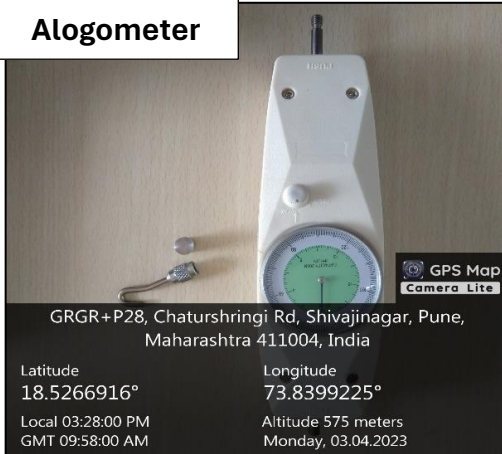

**Pain
Alogometer**

Micro FET3

Hand dynamometer

Plantar pressure analyser

Inclinometer

Pressure biofeedback unit

Mentamove

Functional electrical stimulation