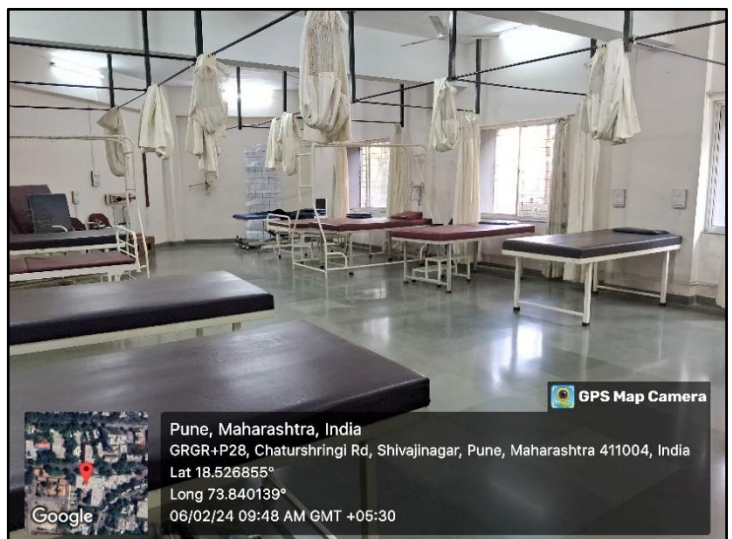

Altitude 574 meters
Monday, 05.02.2024

LABORATORIES

ANATOMY LAB

ELECTROTHERAPY LAB

PHYSIOLOGY LAB

KINESIOTHERAPY LAB

COMMUNITY PT LAB

GRGR+M3X, Shivajinagar, Pune, Maharashtra 411004, India