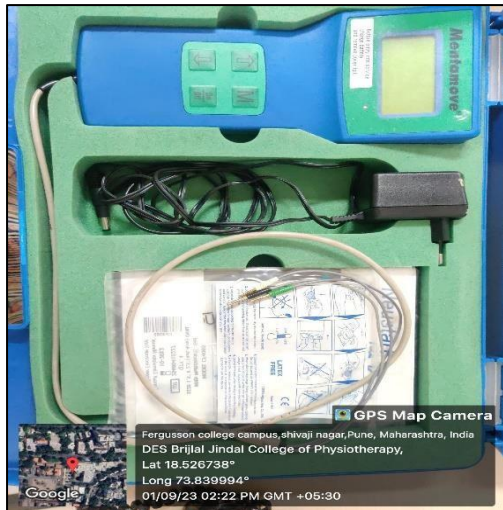

**Pain
Alogometer**

Micro FET3

Hand dynamometer

Plantar pressure analyser

Inclinometer

Pressure biofeedback unit

Mentamove

Functional electrical stimulation

Balance master

**Myomed
EMG
biofeedback**

**Body
composition
analyser**

Inspiratory muscle trainer

BOT 2

Mirco RPM

Pulmonary function testing apparatus

Perineometer