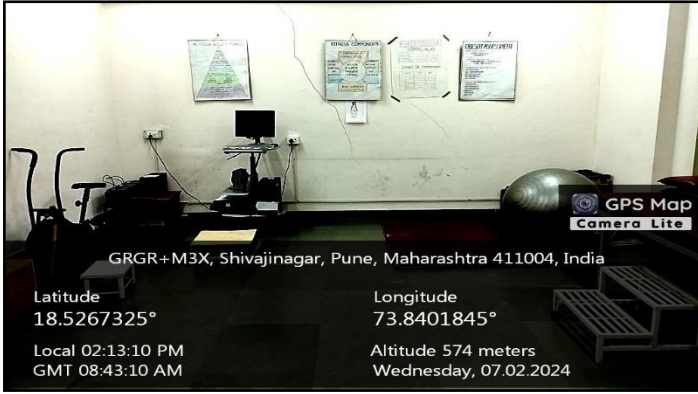

Altitude 574 meters
Monday, 05.02.2024

LABORATORIES

ANATOMY LAB

ELECTROTHERAPY LAB

PHYSIOLOGY LAB

KINESIOTHERAPY LAB

COMMUNITY PT LAB

GRGR+M3X, Shivajinagar, Pune, Maharashtra 411004, India