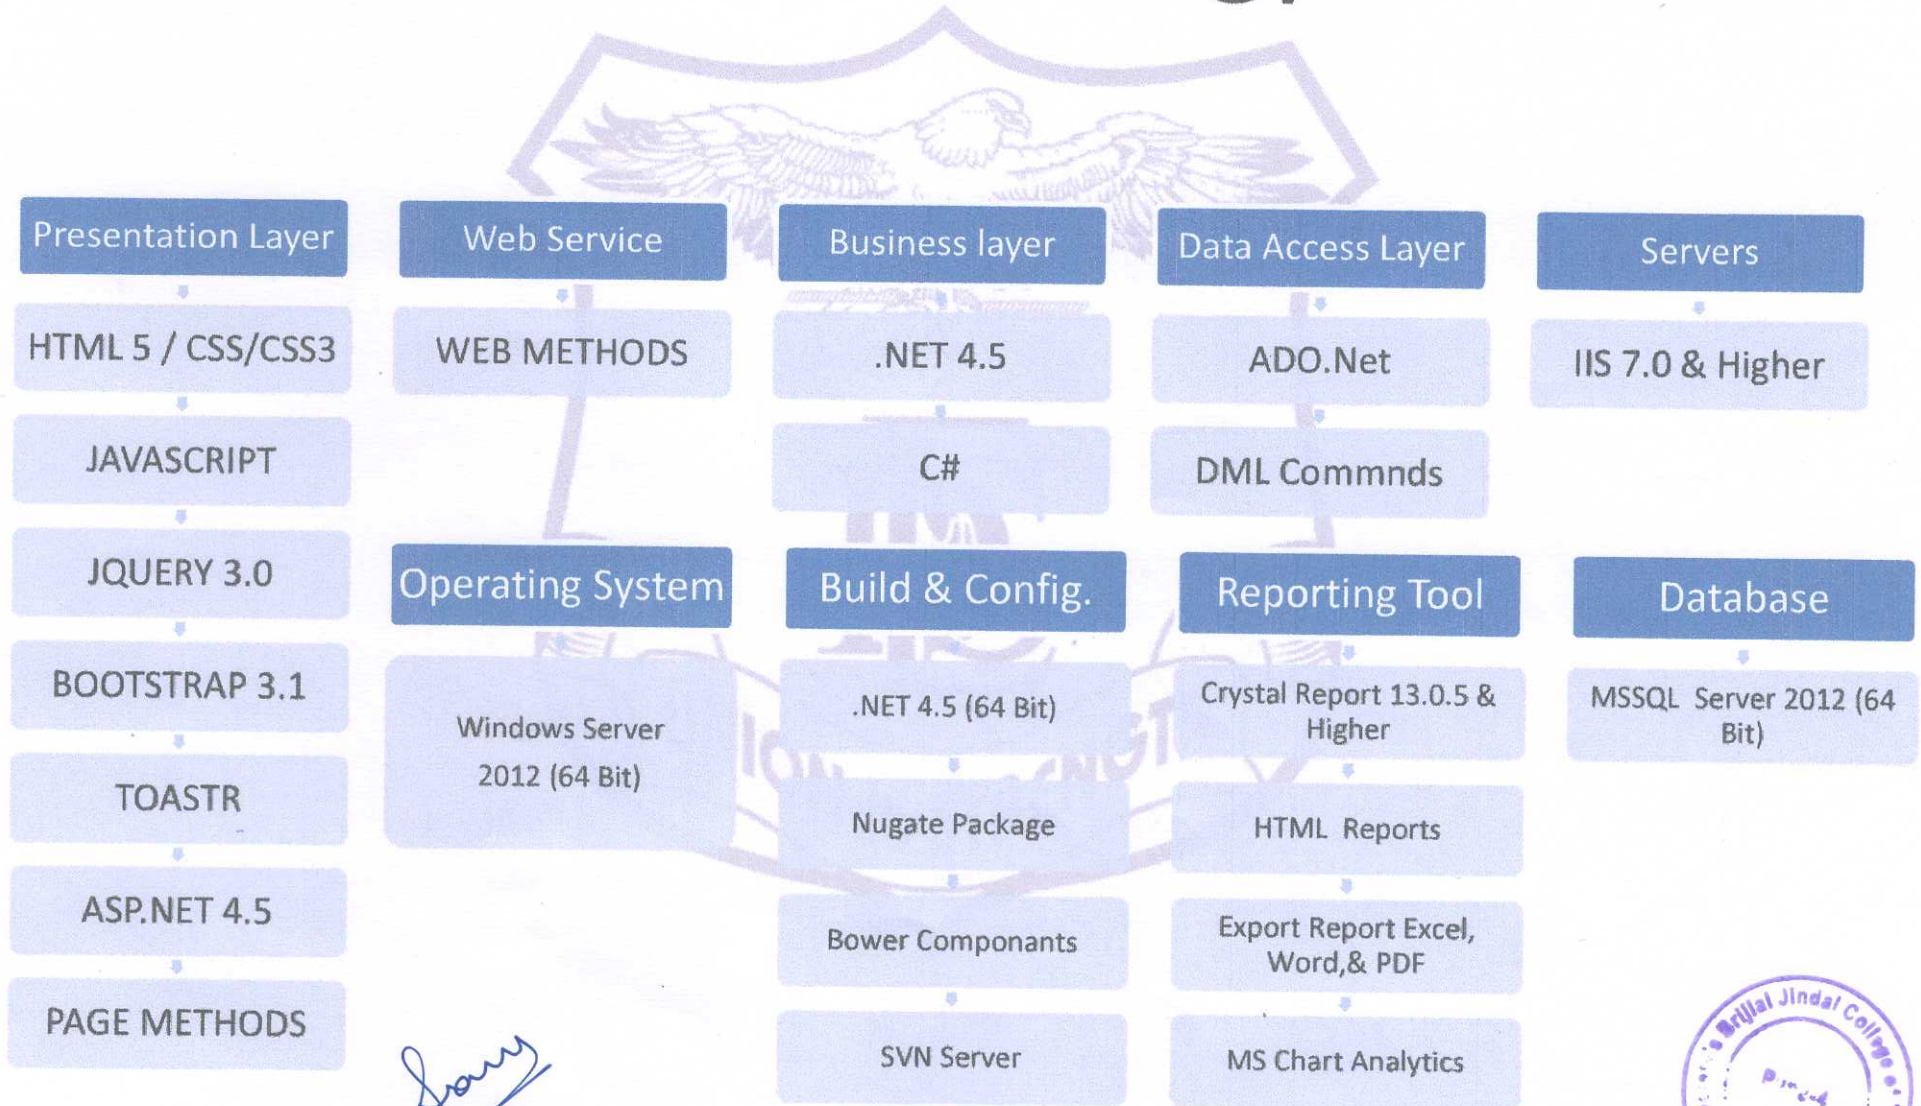

PRINCIPAL
D. E. Society's Brijlal Jindal
College of Physiotherapy
Pune-4.

CCMS

Cloud College Management System

MasterSoft ERP

PRINCIPAL
D. E. Society's Brijlal Jindal
College of Physiotherapy
Pune-4.

DOT NET Technology Stack