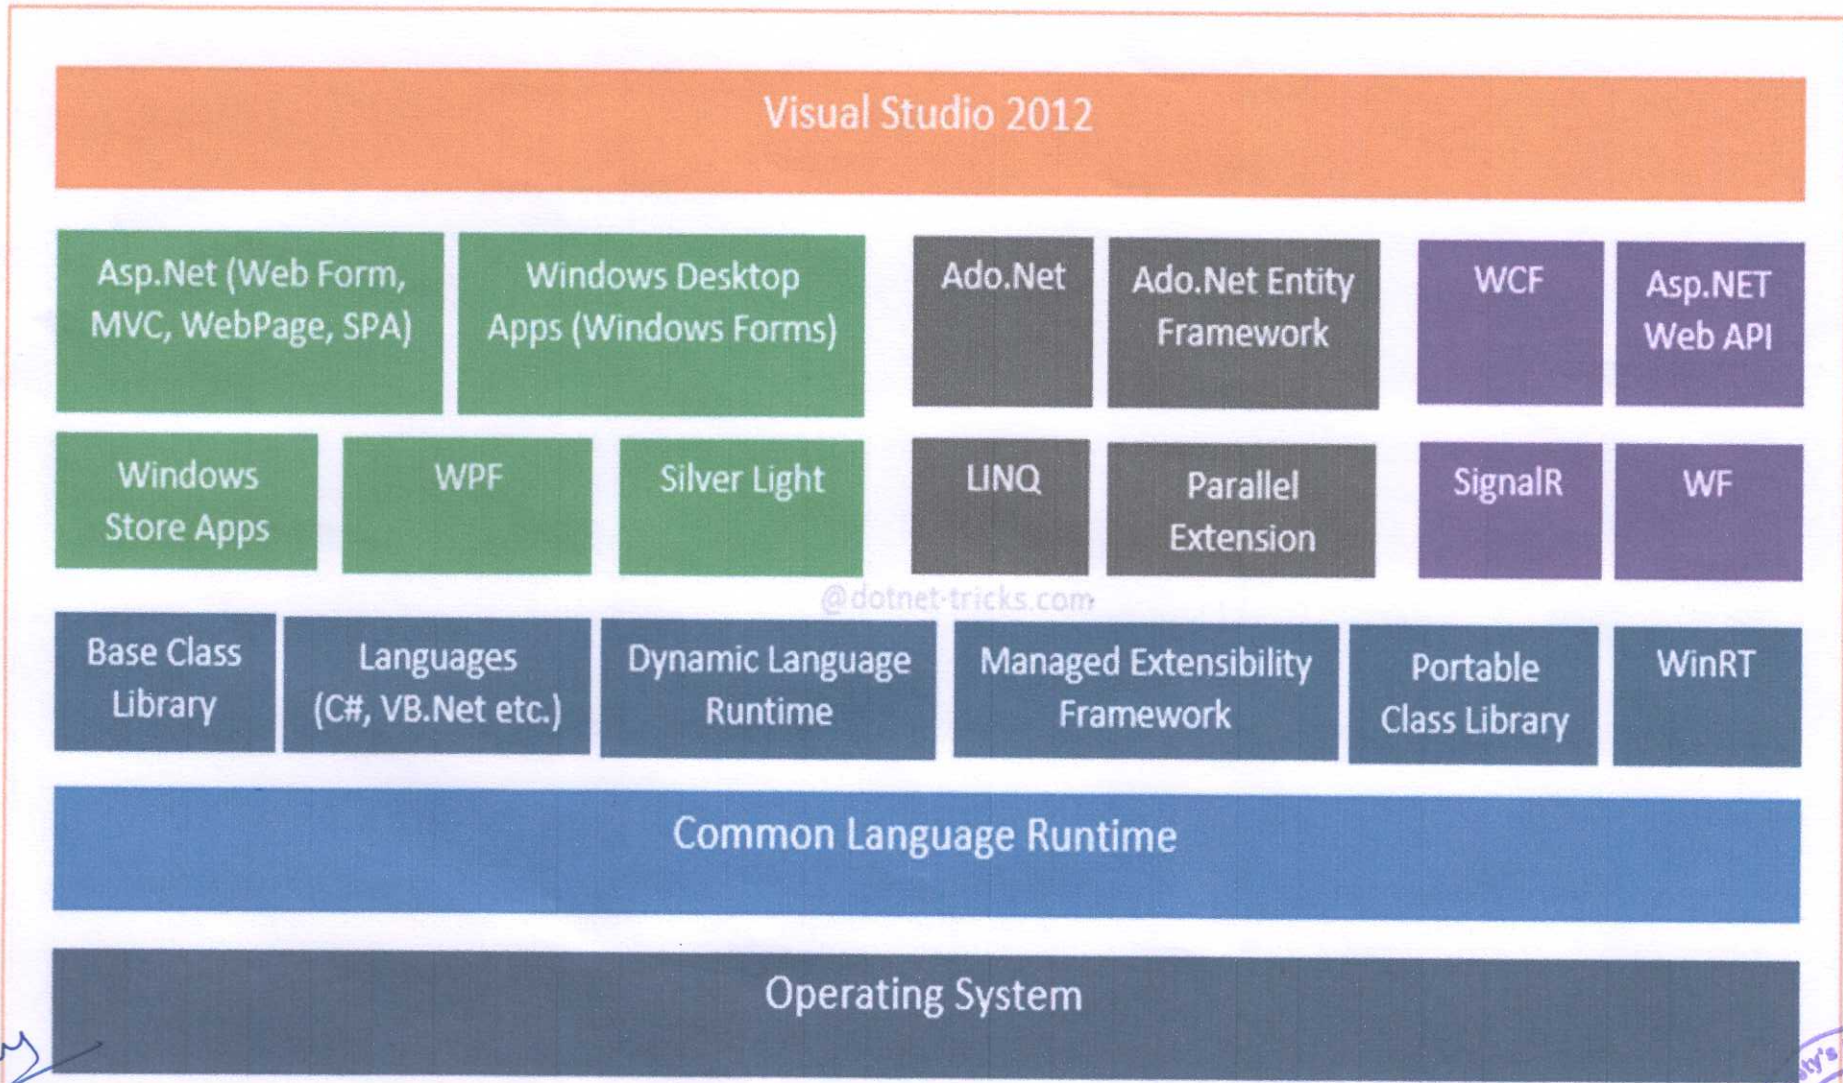

Development Architecture

PRINCIPAL

D. E. Society's Brijlal Jindal
College of Physiotherapy
Pune - 4

.NET Framework 4.5 Architecture