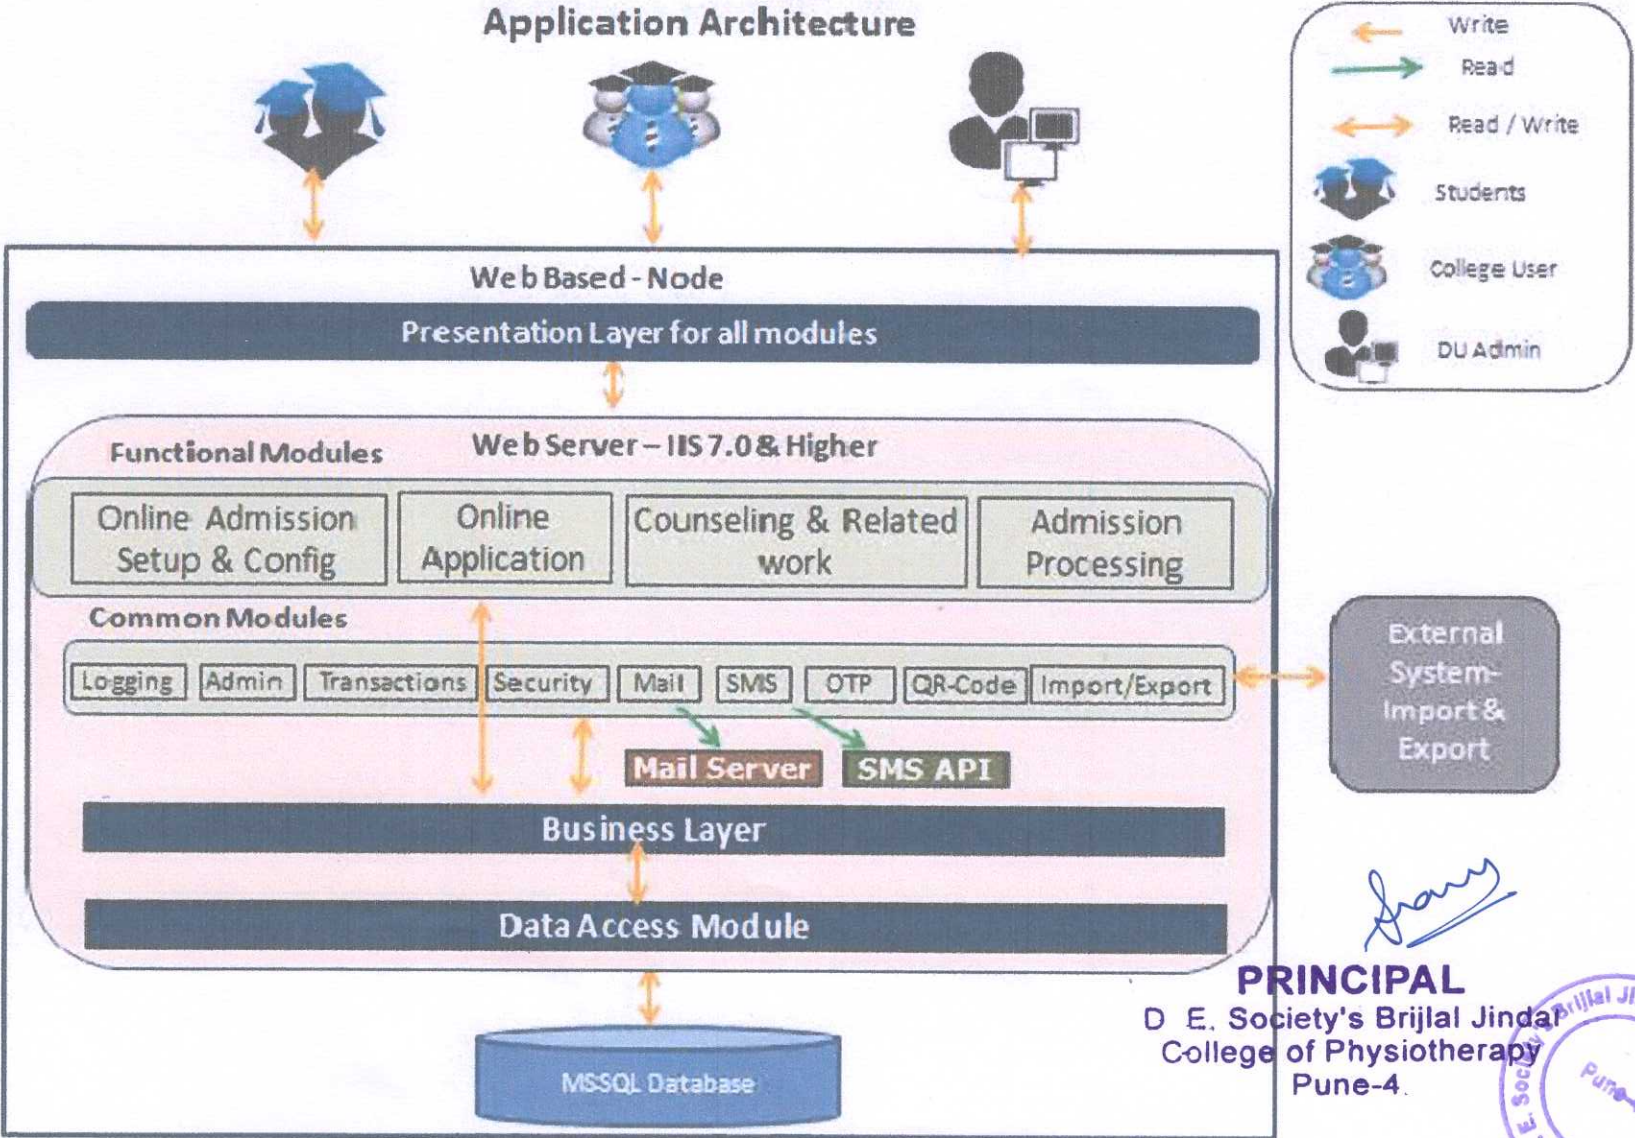

Application Architecture