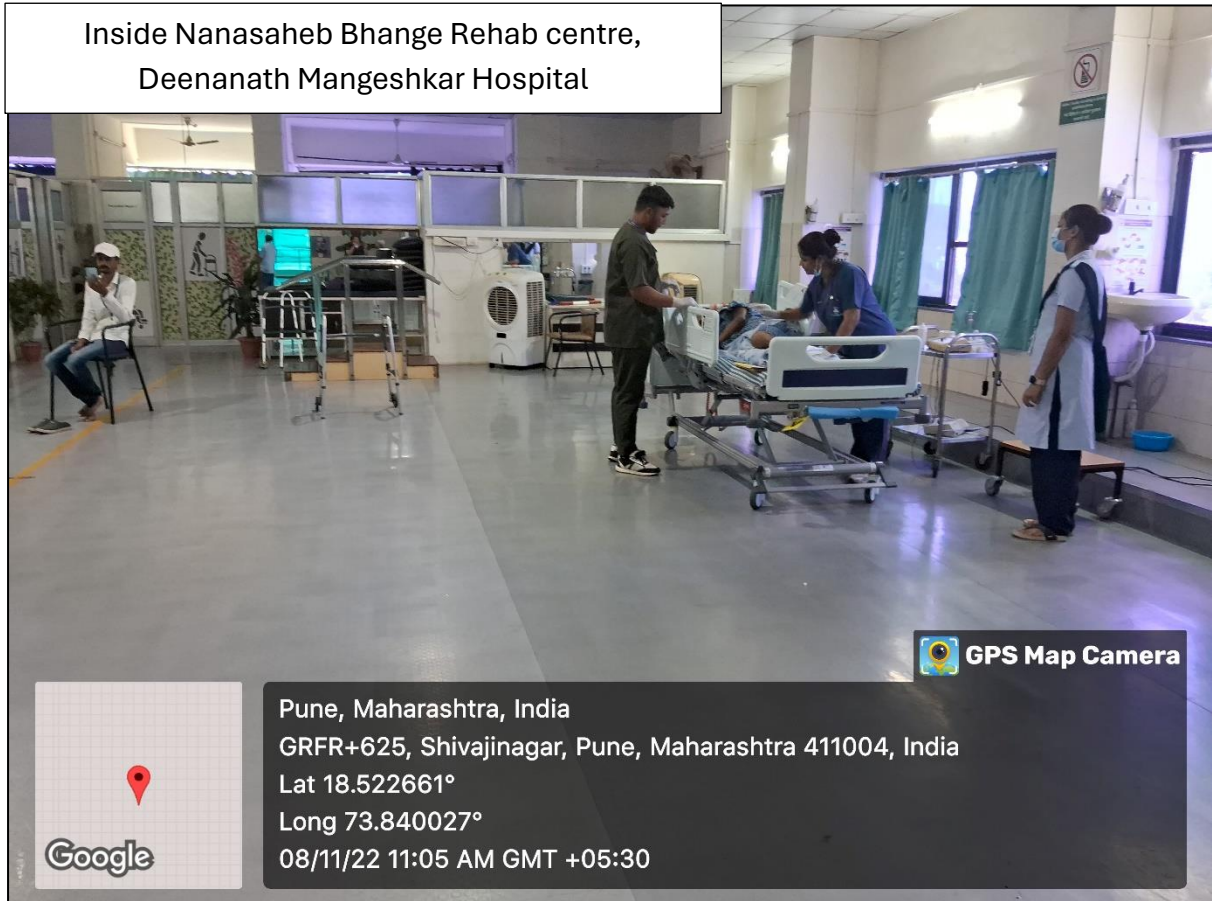

OPD facilities at affiliated hospitals